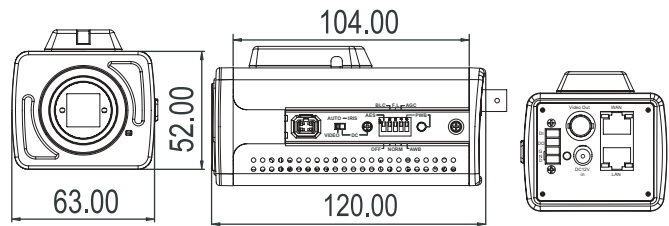

MPEG-4 IP Camera

WTC-8342S

SPECIFICATIONS

WTC-8342S

MPEG-4 ASP Compression
1/3" Hi-Res./480TVL
0.15Lux@F1.2

Tol: ± 0.5 Unit:mm

DIMENSIONS

| | | WTC-8342S | |
|-----------------------|--|---|------------------|
| | | PAL | NTSC |
| Image System | TV System | 1/3" SONY Color CCD | |
| | Effective Pixels(H x V) | 795(H) x 596(V) | 811(H) x 508(V) |
| | Resolution | 480TVL | |
| | Synchronizing System | Internal | |
| | Minimum Illumination | 0.15Lux @ F1.2 | |
| | Electronic Shutter | AES On: 1/50 (60) sec. ~ 1/100,000 sec; AES Off: 1/50 (60) sec. | |
| | Back Light Compensation | ON/ OFF (Switchable) | |
| | Auto Gain Control | ON/ OFF (Switchable) | |
| | Flicker Less | ON/ OFF (Switchable) | |
| | Auto IRIS Control | Video / DC (Switchable) | |
| | Auto White Balance | AWB(ATW)/PWB | |
| | Signal to Noise Ratio | More than 50dB (AGC off) | |
| | Video Output | 1Vp-p Composite/75Ω | |
| | Lens Mount | C/CS (With Adaptor) | |
| Compression | Image Compression | MPEG-4 ASP | |
| | Image Frame Rate | 25 fps @ 352x288 | 25 fps @ 352x240 |
| | Max Resolution | CIF / QCIF | |
| Network | Ethernet | 10/100 base-T for LAN/WAN | |
| | Supported Protocol | TCP/IP, HTTP, ARP, PPPoE, DDNS, DHCP, RTP/RTSP,IGMP | |
| | QoS | Layer 2, 3 | |
| I/O Connector | Network | 2xRJ-45 (WAN/LAN) | |
| | Analog Video Output | 1xComposite (BNC) | |
| | Serial Port | 1xRJ-45 port (RS485) | |
| | DI/O | 1xDI ;1xDO | |
| Software OS Support | Win 2000, Win XP, / 16Ch AP | | |
| Watchdog Timer | 5 sec. | | |
| Security | User authorization for accessing camera | | |
| Operation Temperature | -10°C ~ 50°C | | |
| Operation Humidity | RH85% or less | | |
| Storage Temperature | - 20°C ~ 60°C | | |
| Power Supply | 12Vdc | | |
| Power Consumption | 9.0W | | |
| Dimensions | 63(W)x52(H)x120(L) mm / 2.17(W)x1.85(H)x4.13(L) inch | | |
| Weight | 600g | | |